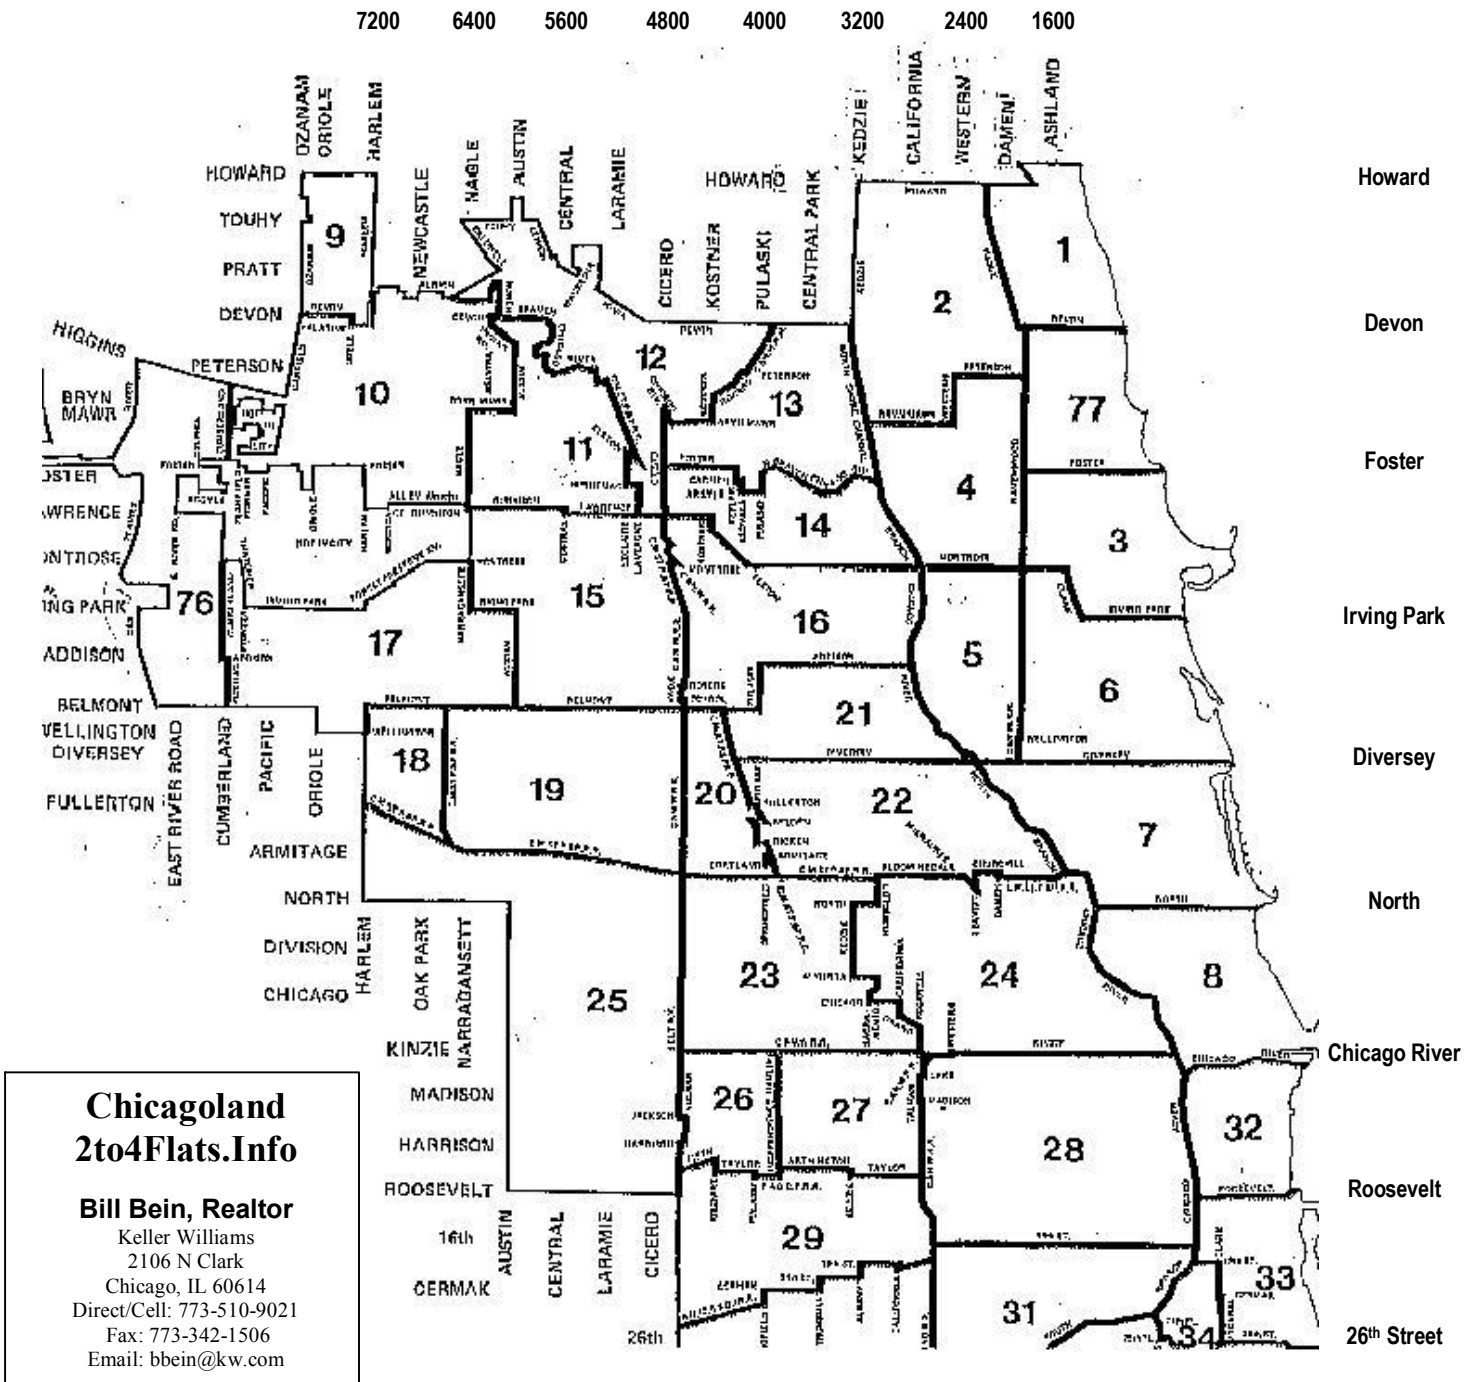

# CHICAGO CENSUS TRACT MAP – NORTH SIDE

Since the 1930's, Chicago has been divided into these North side neighborhoods...

## North Side Neighborhoods

01 Rogers Park	10 Norwood Park	19 Belmont Cragin	28 Near West (West Loop)
02 West Ridge	11 Jefferson Park	20 Hermosa	29 North Lawndale
03 Uptown	12 Forest Glen	21 Avondale	30 South Lawndale
04 Lincoln Square	13 North Park	22 Logan Square	31 Lower West Side
05 North Center	14 Albany Park	23 Humboldt Park	32 Loop
06 Lake View	15 Portage Park	24 West Town	33 Near South (South Loop)
07 Lincoln Park	16 Irving Park	25 Austin	34 Armour Square
08 Near North Side	17 Dunning	26 West Garfield Park	76 O'Hare
09 Edison Park	18 Montclare	27 East Garfield Park	77 Edgewater