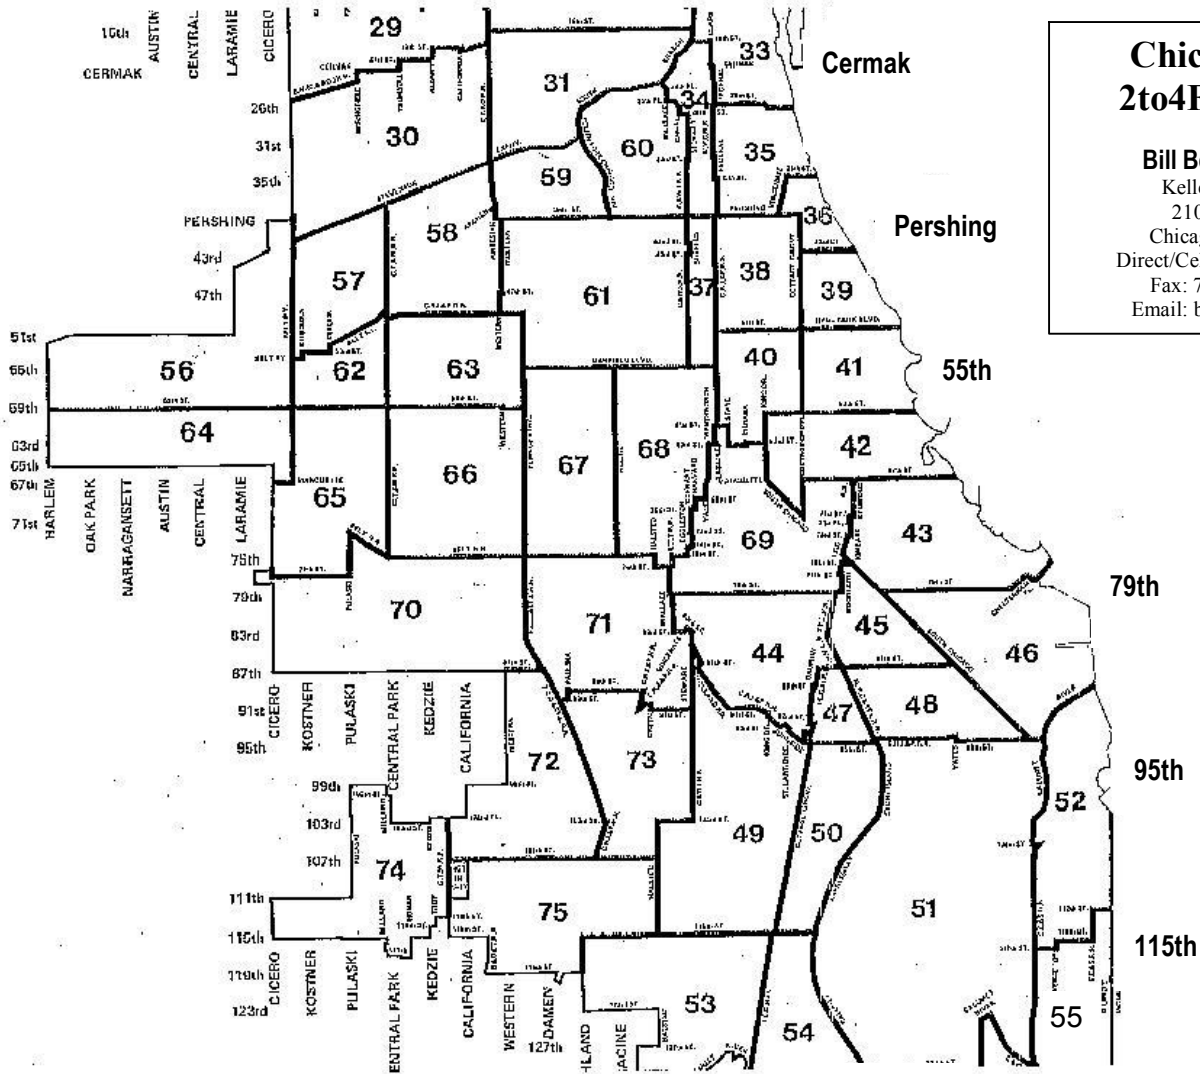

CHICAGO CENSUS TRACT MAP – SOUTH SIDE

Since the 1930's, Chicago has been divided into these 46 Southside neighborhoods...

| | | | |
|--------------------|--------------------|-------------------|------------------------|
| 29 North Lawndale | 42 Woodlawn | 54 Riverdale | 66 Chicago Lawn |
| 30 South Lawndale | 43 South Shore | 55 Hegewisch | 67 West Englewood |
| 31 Lower West Side | 44 Chatham | 56 Garfield Ridge | 68 Englewood |
| 33 Near South Side | 45 Avalon Park | 57 Archer Heights | 69 Greater Grand Cros. |
| 34 Armour Square | 46 South Chicago | 58 Brighton Park | 70 Ashburn |
| 35 Douglas | 47 Burnside | 59 McKinley Park | 71 Auburn Gresham |
| 36 Oakland | 48 Calumet Heights | 60 Bridgeport | 72 Beverly |
| 37 Fuller Park | 49 Roseland | 61 New City | 73 Washington Heights |
| 38 Grand Boulevard | 50 Pullman | 62 West Elsdon | 74 Mount Greenwood |
| 39 Kenwood | 51 South Deering | 63 Gage Park | 75 Morgan Park |
| 40 Washington Park | 52 East Side | 64 Clearing | |
| 41 Hyde Park | 53 West Pullman | 65 West Lawn | |