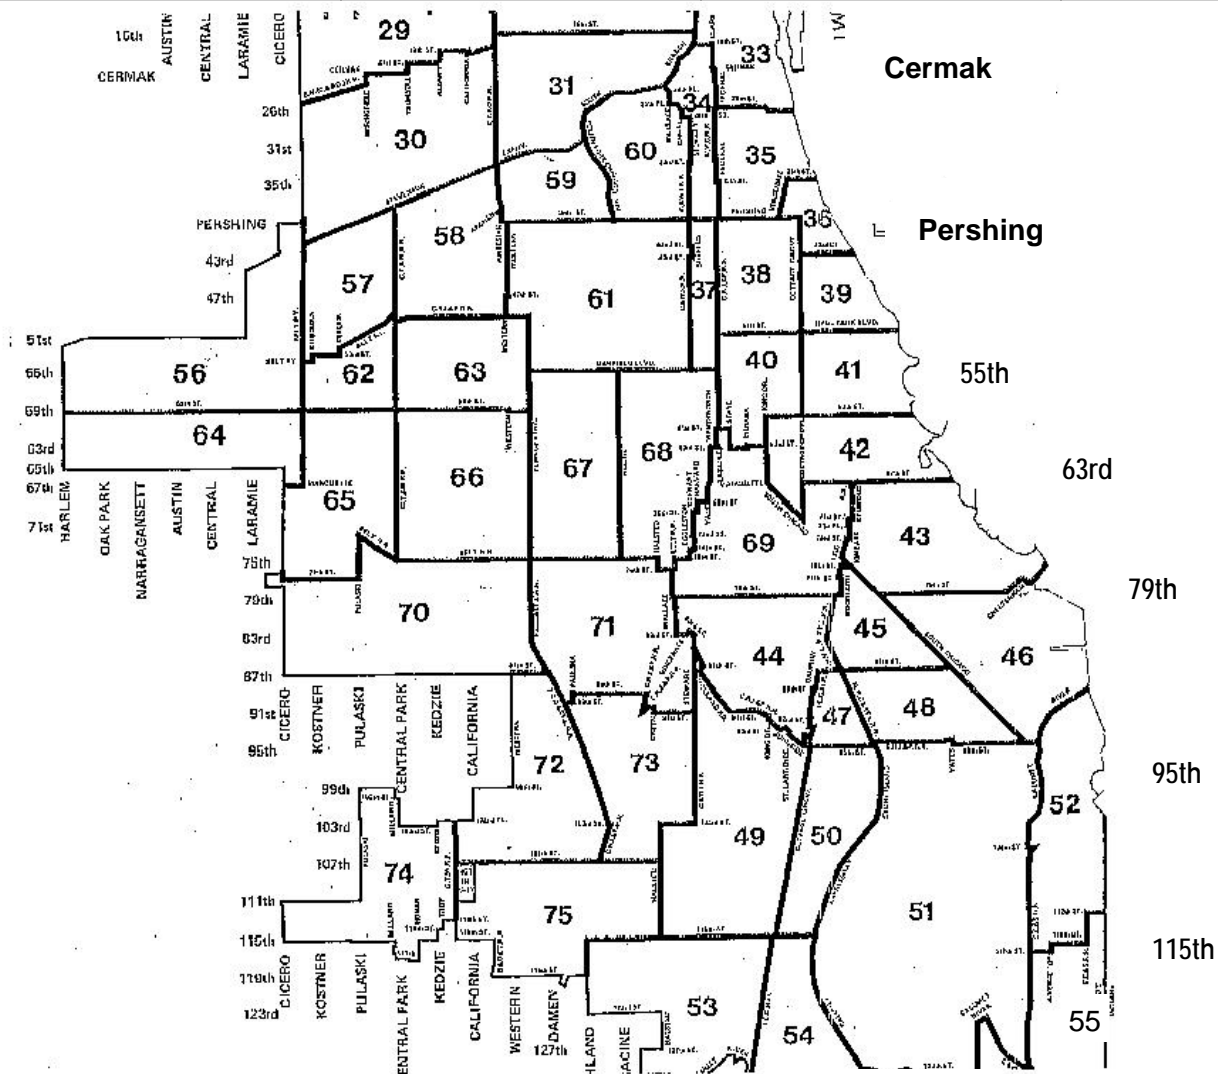

# CHICAGO CENSUS TRACT MAP – SOUTH SIDE

Since the 1930's, Chicago has been divided into these 46 Southside neighborhoods...

29	North Lawndale	42	Woodlawn	54	Riverdale	66	Chicago Lawn
30	South Lawndale	43	South Shore	55	Hegewisch	67	West Englewood
31	Lower West Side	44	Chatham	56	Garfield Ridge	68	Englewood
33	Near South Side	45	Avalon Park	57	Archer Heights	69	Greater Grand Cros.
34	Armour Square	46	South Chicago	58	Brighton Park	70	Ashburn
35	Douglas	47	Burnside	59	McKinley Park	71	Auburn Gresham
36	Oakland	48	Calumet Heights	60	Bridgeport	72	Beverly
37	Fuller Park	49	Roseland	61	New City	73	Washington Heights
38	Grand Boulevard	50	Pullman	62	West Elsdon	74	Mount Greenwood
39	Kenwood	51	South Deering	63	Gage Park	75	Morgan Park
40	Washington Park	52	East Side	64	Clearing		
41	Hyde Park	53	West Pullman	65	West Lawn		

Cicero  
 Pulaski  
 Kedzie  
 Western  
 Ashland  
 Halsted  
 ML King Dr  
 Cottage Grv  
 Stony Island  
 Yates