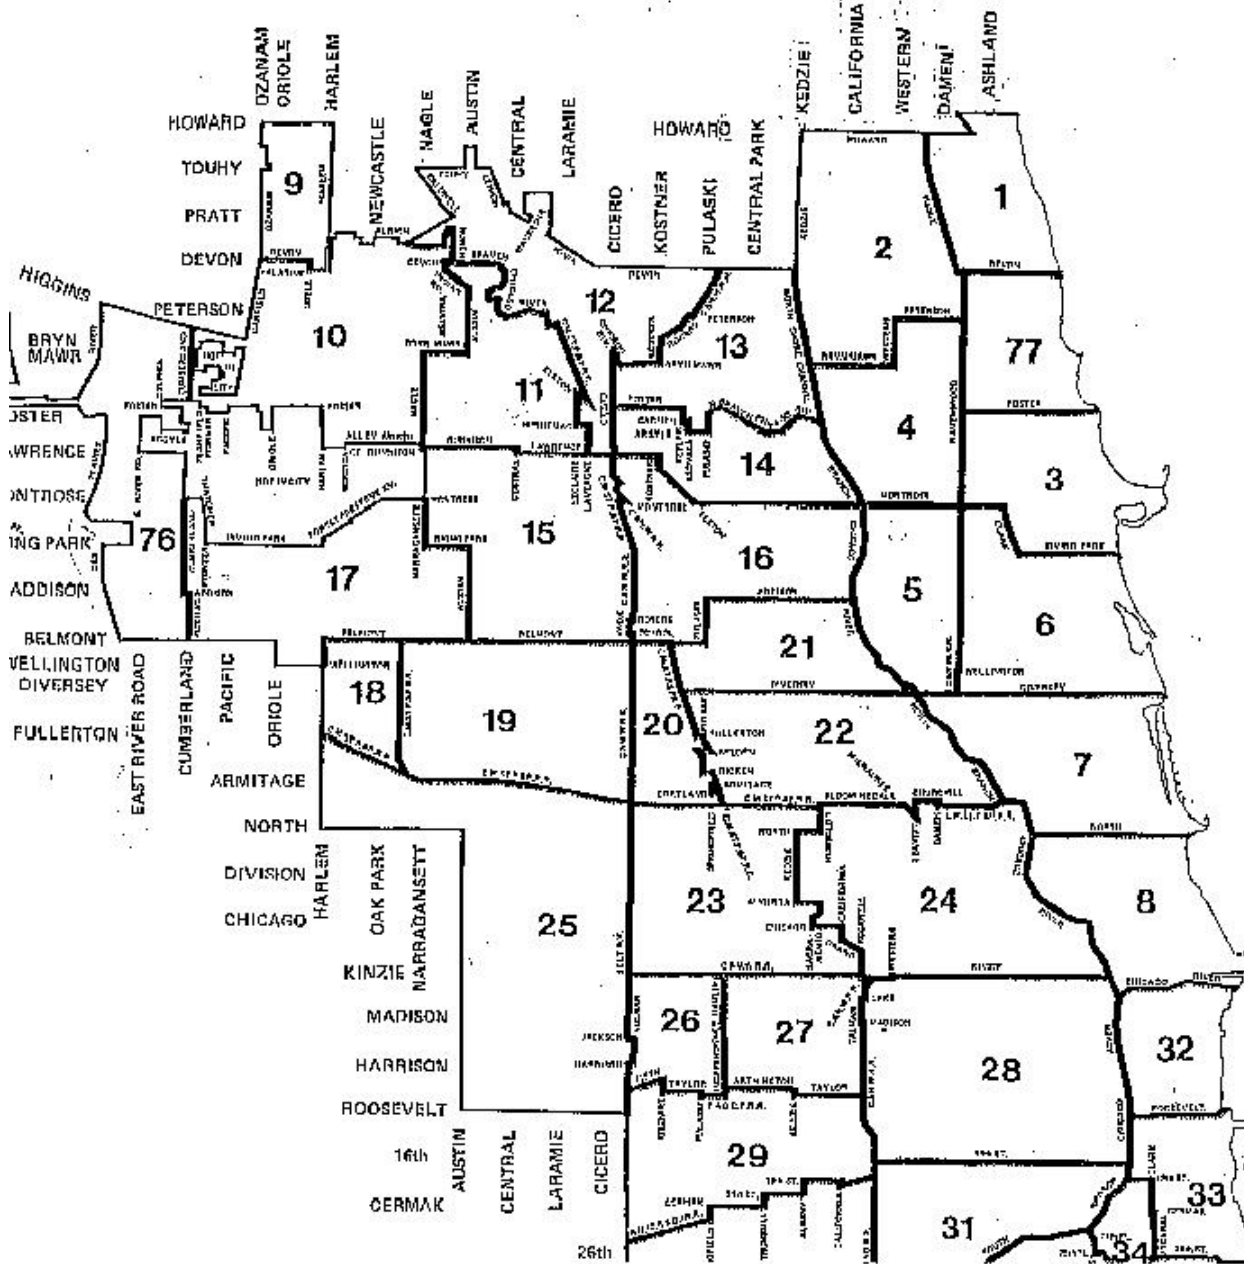

## CHICAGO CENSUS TRACT MAP – NORTH SIDE

Since the 1930's, Chicago has been divided into these North side neighborhoods...

### North Side Neighborhoods

01 Rogers Park	10 Norwood Park	19 Belmont Cragin	28 Near West (West Loop)
02 West Ridge	11 Jefferson Park	20 Hermosa	29 North Lawndale
03 Uptown	12 Forest Glen	21 Avondale	30 South Lawndale
04 Lincoln Square	13 North Park	22 Logan Square	31 Lower West Side
05 North Center	14 Albany Park	23 Humboldt Park	32 Loop
06 Lake View	15 Portage Park	24 West Town	33 Near South (South Loop)
07 Lincoln Park	16 Irving Park	25 Austin	34 Armour Square
08 Near North (Gold Coast)	17 Dunning	26 West Garfield Park	76 O'Hare
09 Edison Park	18 Montclare	27 East Garfield Park	77 Edgewater