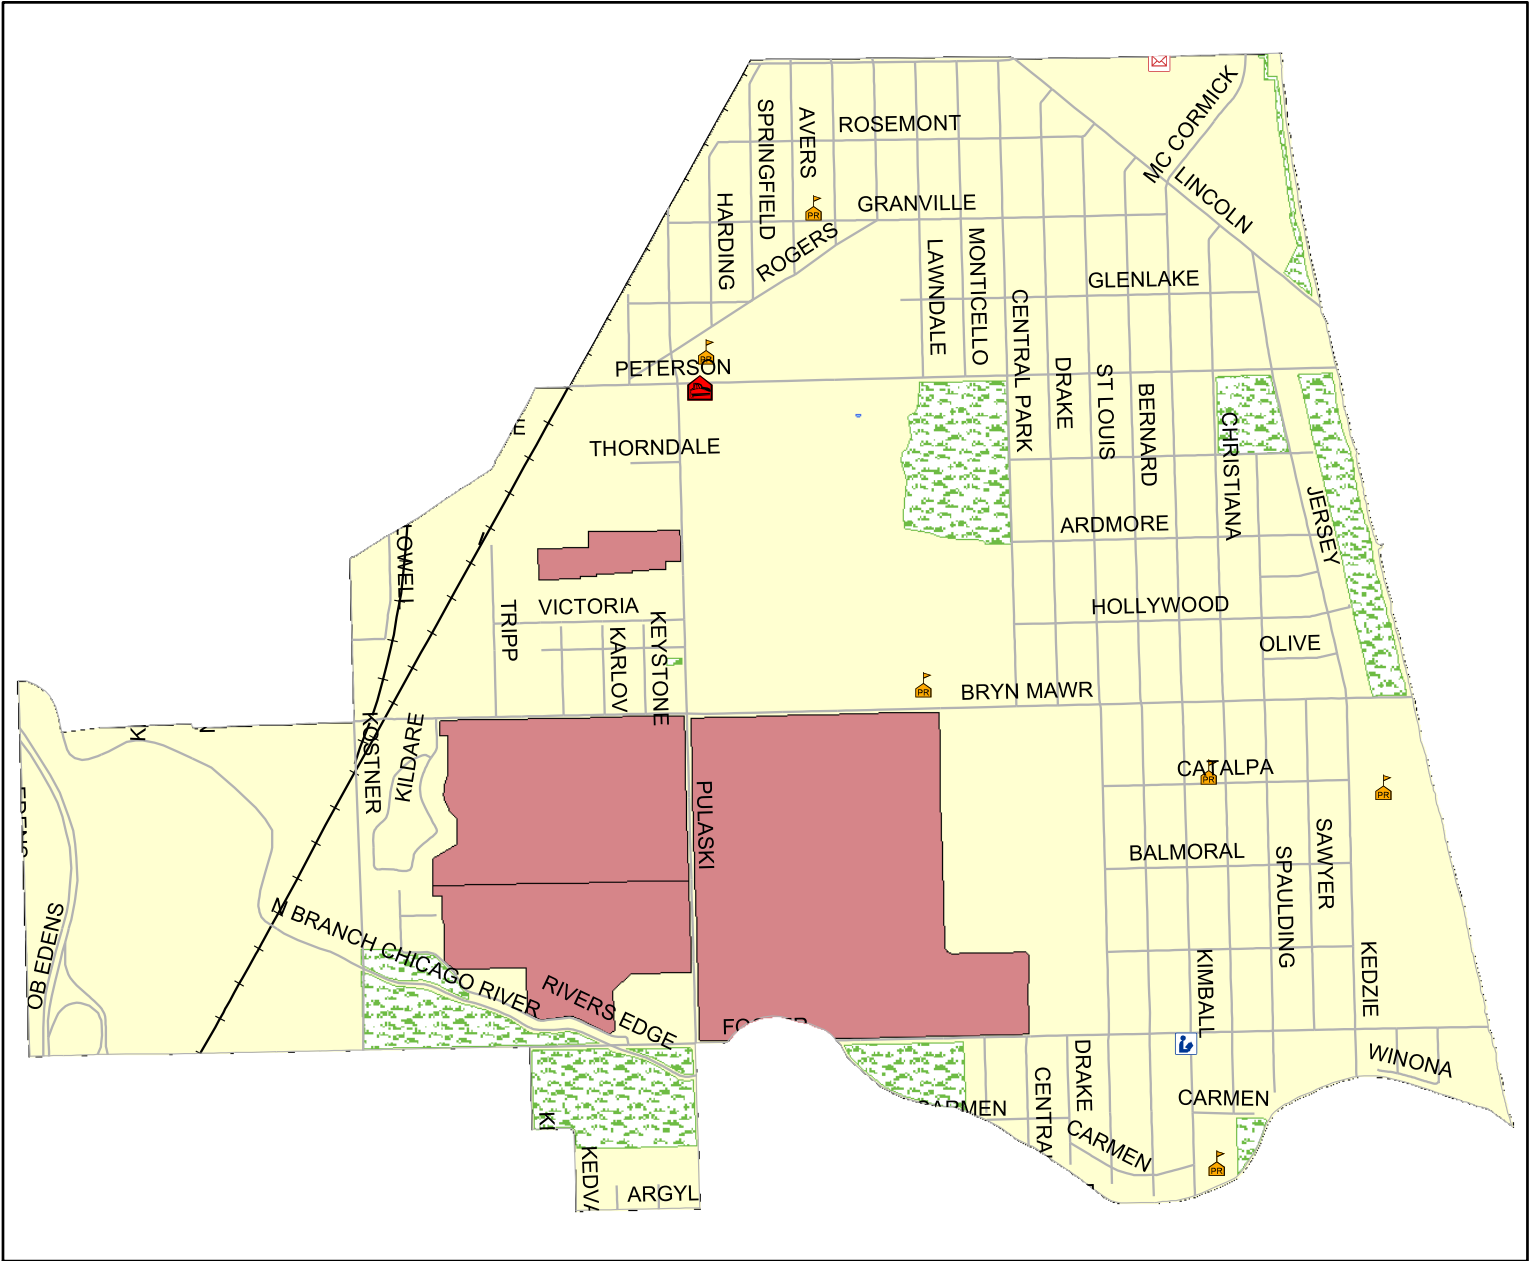

# NORTH PARK

Legend			
	Firehouses		Parks
	Hospitals		Cemeteries
	Libraries		
	Police Facilities		
	Schools		
	U S Post Offices		
	CTA Lines		
	Blue Line Subway		
	Blue Line Elevated/At-Grade		
	Brown Line		
	Brown, Purple Lines		
	Green Line		
	Green, Orange Lines		
	Brown, Purple, Orange Lines		
	Brown, Purple, Orange, Green Lines		
	Orange Line		
	Purple Line		
	Red Line Subway		
	Red Line Elevated/At-Grade		
	Red, Purple Lines		
	Red, Purple, Brown Lines		
	Yellow Line		
	Railroads		